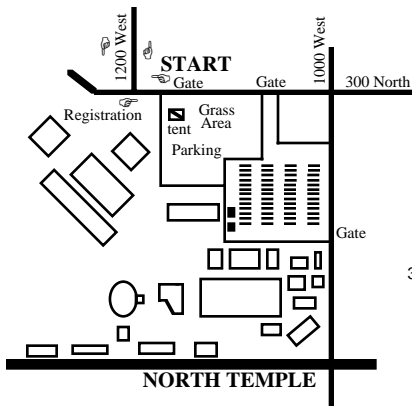

Cycle Salt Lake Century 2006

**100 Mile
67 Mile
and
33 Mile
Loops**

START ▲ thumbs-up
 UTAH STATE FAIRPARK
 1000 West 155 North
 West Parking Lot Gate

South Park Rest #1
 16.5MI.
 84.3MI. thumbs-up